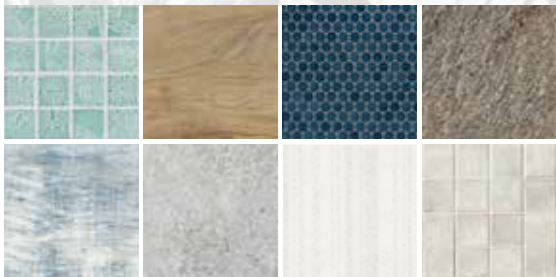

Clever all around

Our homes should be our personal wellness oasis – displaying character, providing security, and being easy to keep attractive and clean without too much effort. **Hytect** tiles make this child's play: making it possible to design an individual favourite place while creating a healthy and comfortable living space at the same time.

The ideal **Hytect** tile for any living style: from mosaics to XXL formats, from purist designs to expressive motifs, from wall tiles to floor tiles. Giving rise to a unique living space entirely in line with your personal tastes.