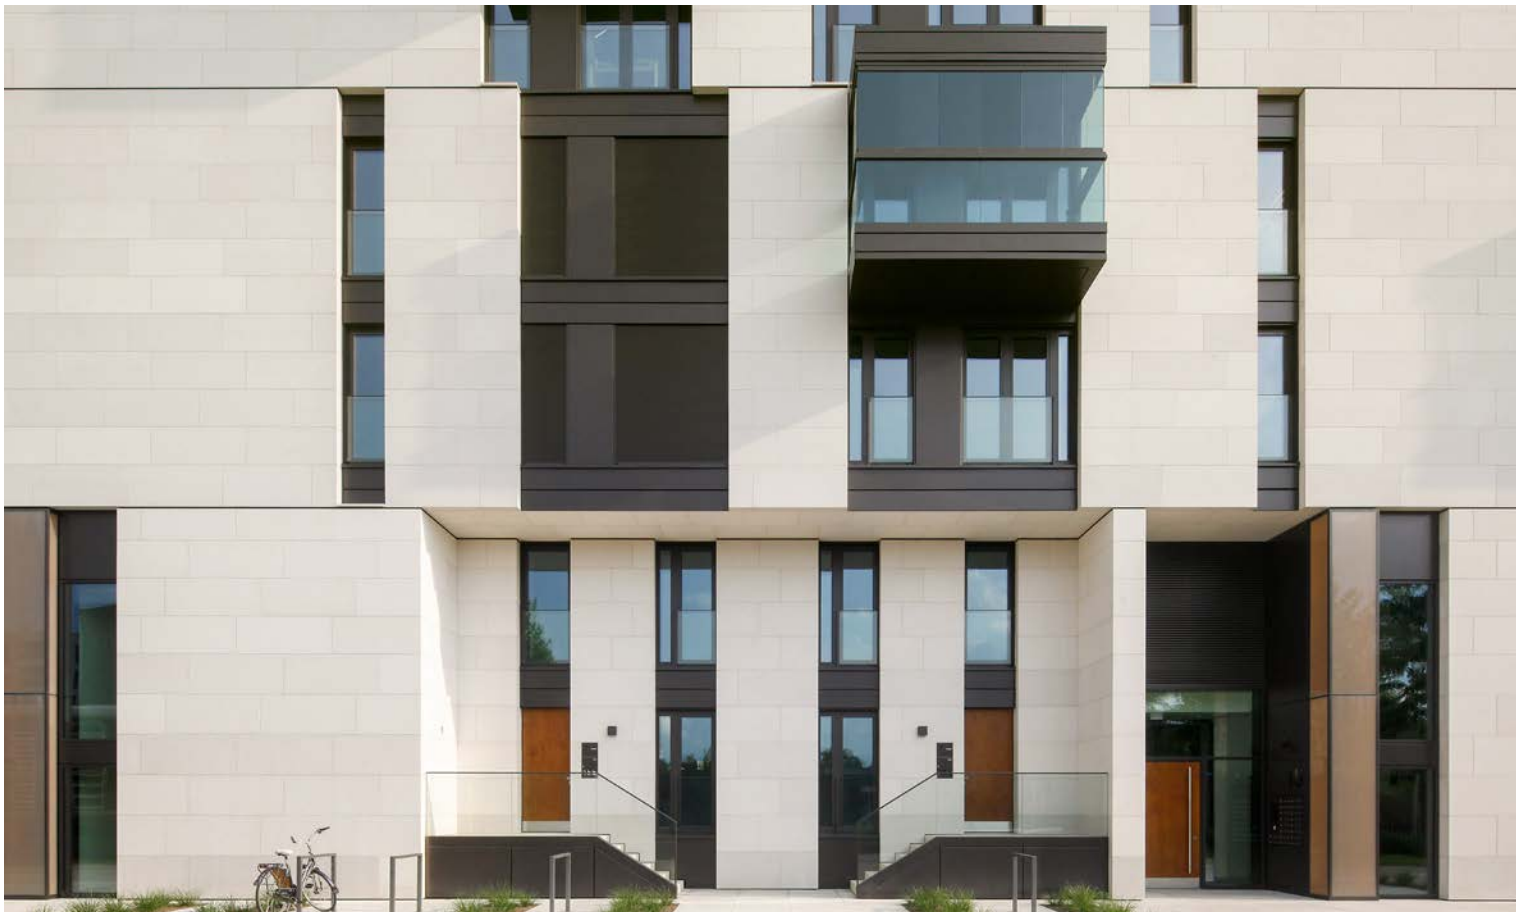

Elegant and solid

"Solid" - materials that are strong, massive and durable, timeless, authentic and pure. "Ground" - the basis and foundation on which we build and which creates trust. Literally a safe terrain for architects, planners, project developers and private clients to design contemporary living, office environments, hotels or retail spaces in a high-quality and versatile way with just one tile construction kit.

The basic design of the series: travertine - natural and expressive, finds an urban, timeless foundation in the simple yet multi-faceted concrete. Both are convincing as soloists and unfold their innovative power side by side in Solid Ground.

Harbour Park Quarter, Frankfurt am Main

Hadi Teherani & Agrob Buchtal